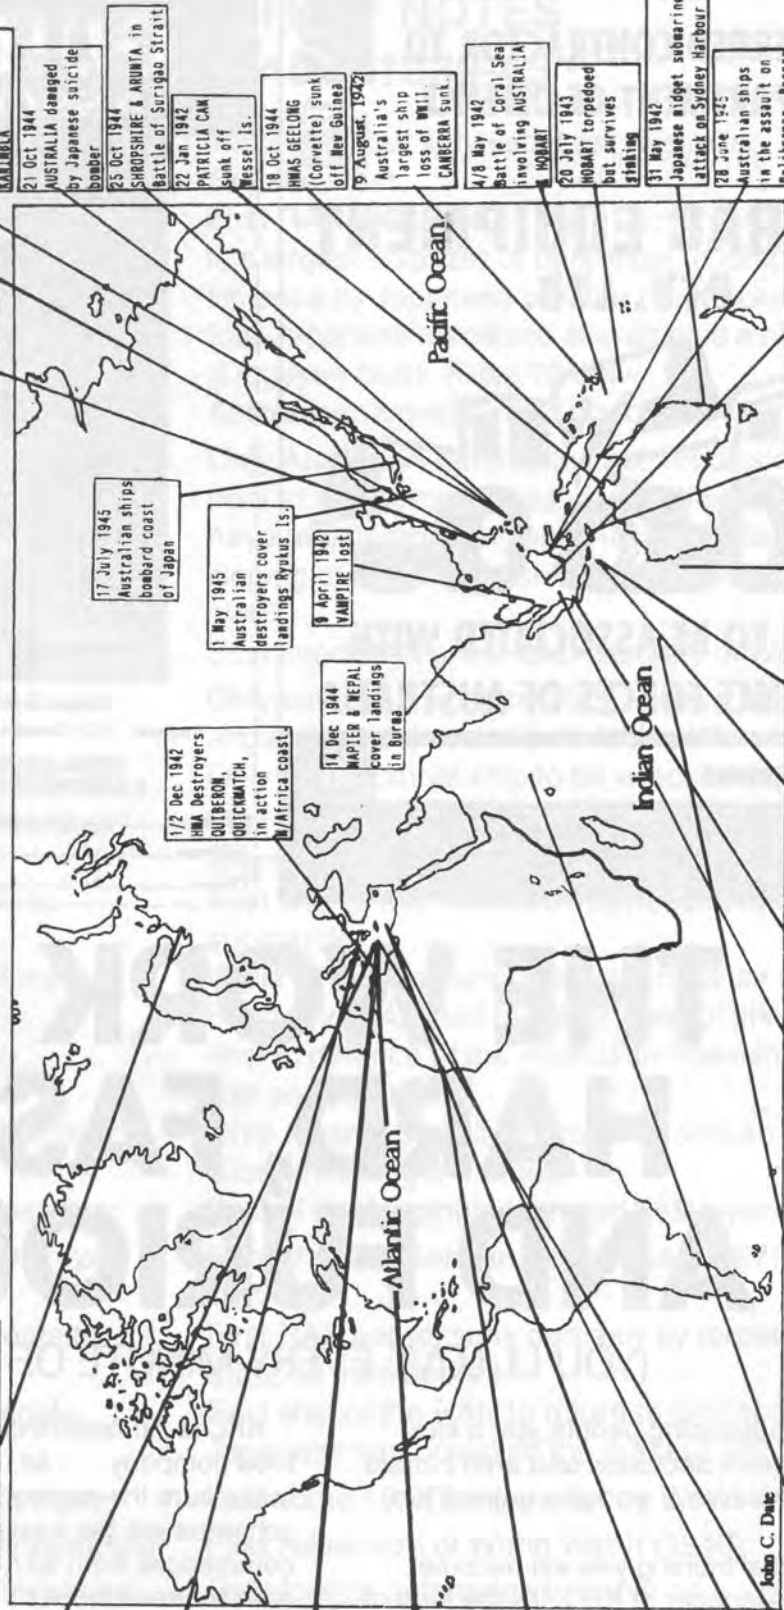

A BRIEF DIARY MAP OF THE RAN IN WORLD WAR II 1939-1945

3 Sept 1939
Declaration of war with
Germany

2 Sept 1945
Surrender of Japan

7 Oct 1944
HMA Destroyer **HOBART** at Archagee

Dec 1939
HMA Destroyers begin operations in Mediterranean. **STUART**, **VAMPIRE**, **VENDETTA**, **VOYAGER** & **WATERHEN**

7 July 1940
18/25 July
HMAS **AUSTRALIA** (cruiser) in action at Dabab

27 Nov 1941
HMAS **PARAMATTA** (sloop) sunk on way to Tobruk

30 June 1941
14/25 July 1942
HMAS **WARRAMONGA** sunk off Libya
VESTOR sunk north Tobruk

26 Feb 1942
PERTH sunk in Battle of Sunda Strait

4 March 1942
HMAS **YARRA** (sloop) sunk, Timor Sea

19 Nov 1941
Australia's largest ship loss of personnel, **SYDNEY** lost

25 Sept 1942
HMAS **VOYAGER** lost at Timor (invasion of Brunei)

10 June 1945
Australian ships at HOBART & WARRAMONGA bombard at Tarakan, Borneo

28 April 1945
Ballajoon, Borneo

20 Oct 1944
Landings at Leyte. **AUSTRALIA**, **SHROPSHIRE**, **WESTALIA**, **ARUNTA**, **WANDORA**, **WARRAMONGA**, **KARIBILA**